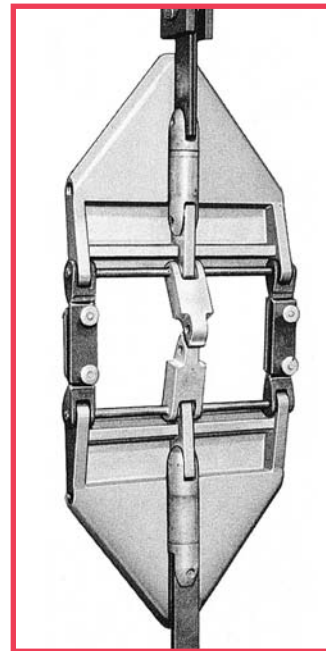

Running Boards

Running Boards

S&R MODEL NO. HN4-18A HARD NOSE RUNNING BOARD

The S&R Model HN Series Running Boards are designed to work "hand-in-glove" with all S&R Bundle Blocks: 2-conductor, 3-conductor, 4-conductor, or 3-conductor offset.

Boards are equipped with Swivels for pulling line and conductors. S&R Model D-300 Swivel is standard on front of board.

NOTE: When ordering Running Board, specify swivels to be furnished or swivels to be installed in the field.