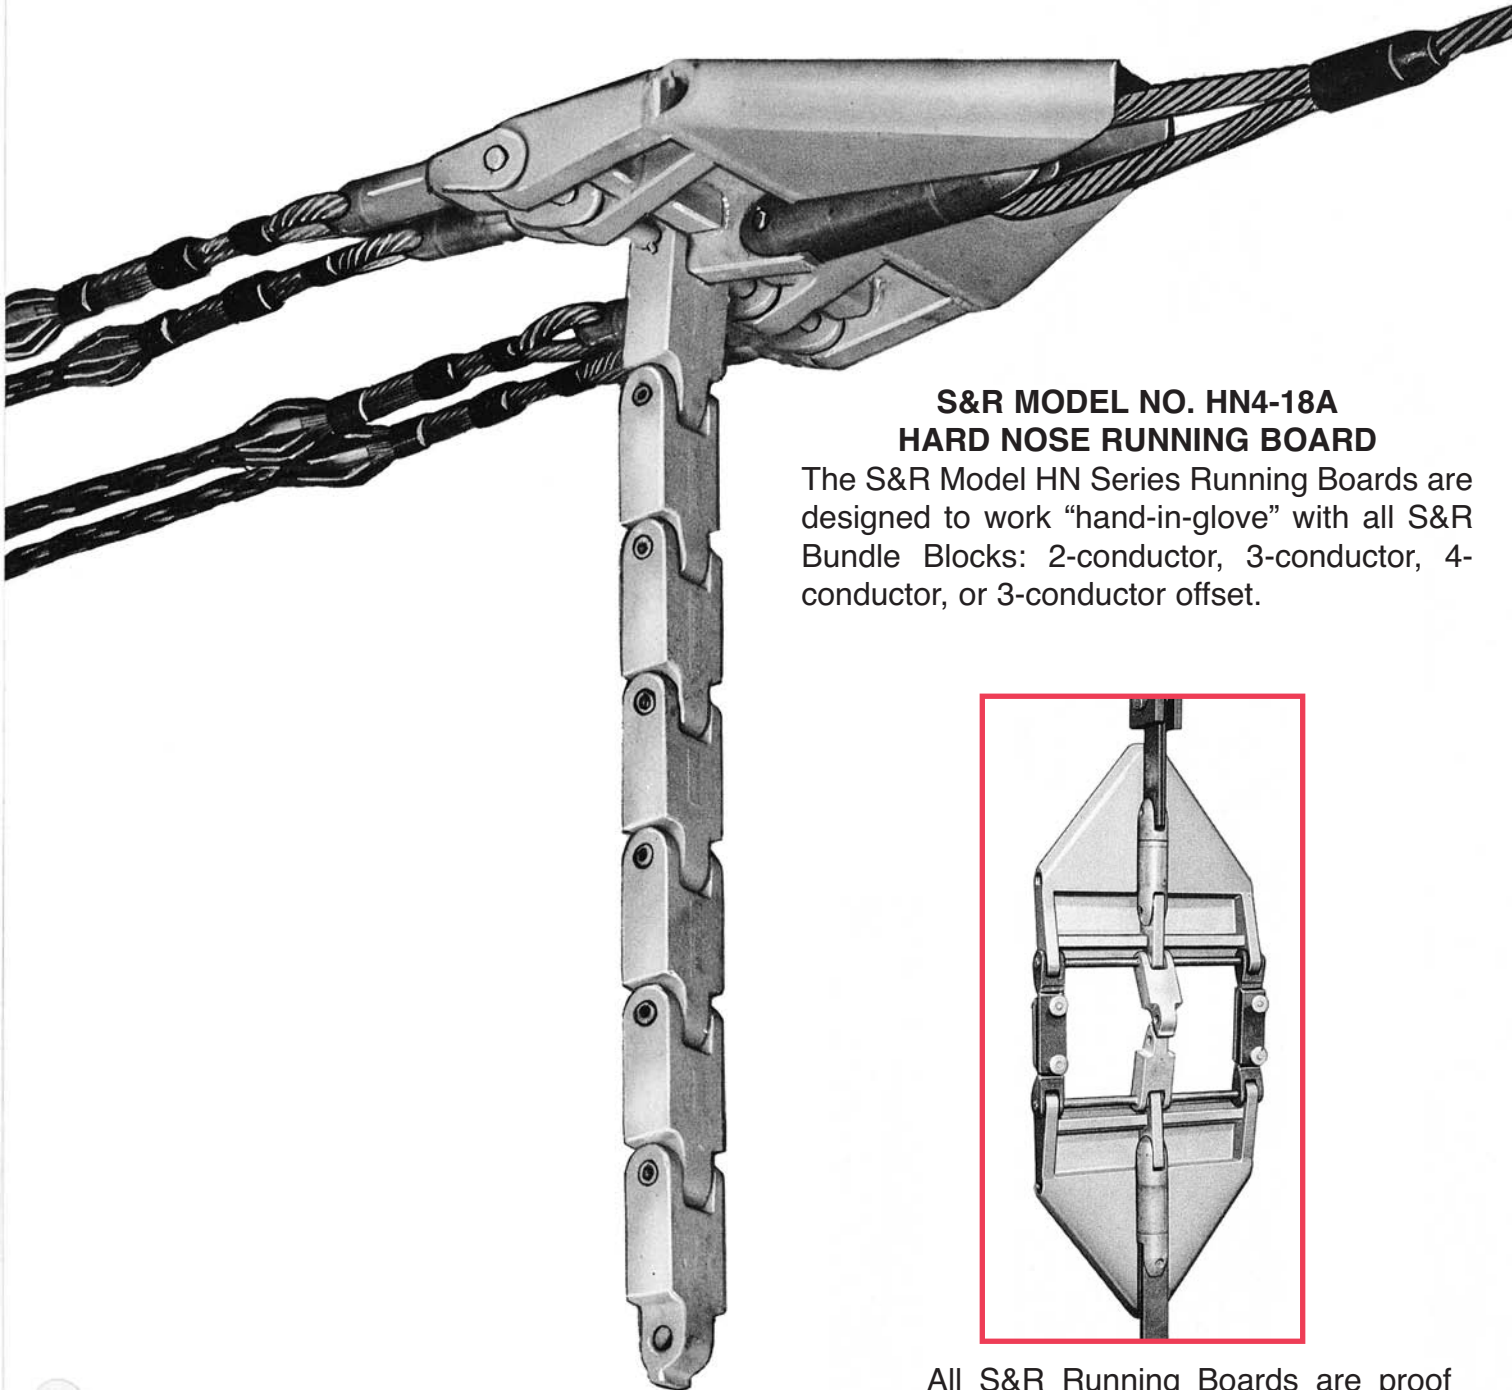

Running Boards

Running Boards

S&R MODEL NO. HN4-18A HARD NOSE RUNNING BOARD

The S&R Model HN Series Running Boards are designed to work "hand-in-glove" with all S&R Bundle Blocks: 2-conductor, 3-conductor, 4-conductor, or 3-conductor offset.

Boards are equipped with Swivels for pulling line and conductors. S&R Model D-300 Swivel is standard on front of board.

NOTE: When ordering Running Board, specify swivels to be furnished or swivels to be installed in the field.