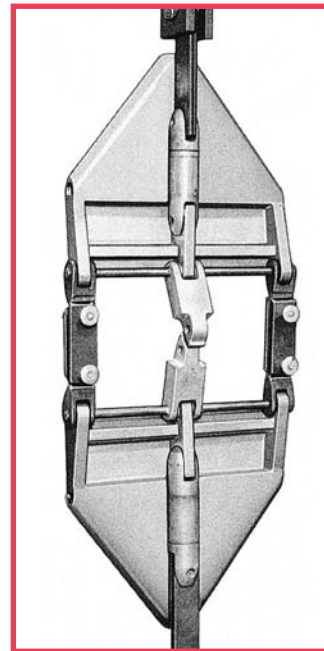

Running Boards

Running Boards

S&R MODEL NO. HN4-18A HARD NOSE RUNNING BOARD

The S&R Model HN Series Running Boards are designed to work "hand-in-glove" with all S&R Bundle Blocks: 2-conductor, 3-conductor, 4-conductor, or 3-conductor offset.

Boards are equipped with Swivels for pulling line and conductors. S&R Model D-300 Swivel is standard on front of board.

NOTE: When ordering Running Board, specify swivels to be furnished or swivels to be installed in the field.