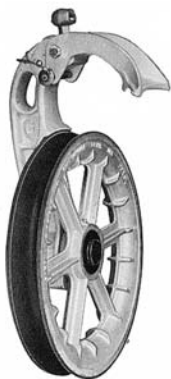

Multi- versal Blocks

Multiversal Blocks

For Conductor Sheave Specifications, see page 5-2 & 5-4

MULTIVERSAL BLOCKS

The S&R 72 Series Multiversal Block is the world's most versatile transmission stringing block. Whether the job calls for stringing a bundle of two, three, three-conductor offset, or four conductors, or if only for single conductor work, the same block can be easily converted.

Helicopter attachments are available for single conductor blocks, and S&R HWA Wheel Attachment can convert bundle blocks.

Multiversals are available in most sheave sizes with Neoprene or Urethane lining.